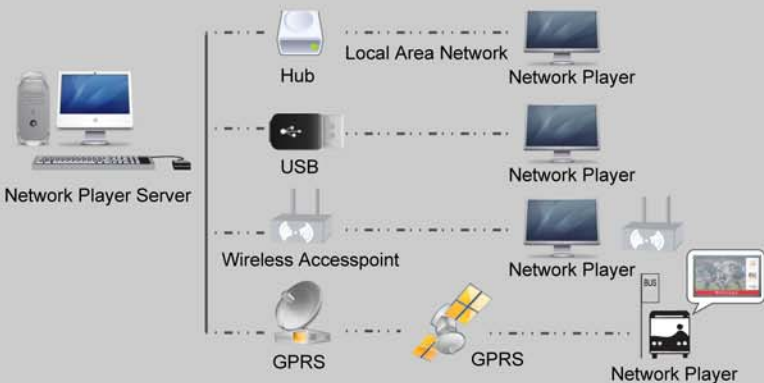

“Sunlight Readable” Digital Signage

Stand Alone

Convenient Feature

- ON / OFF Timer
- Playlist Management

Media Support

- MPEG-1/2/4
- Mp3
- JPEG

Media Card Supported

- CF/SD

Media Update Diagram

Networking Digital Signage

Application

- Retail
- Public transportation
- Chain store
- Supermarket
- Elevator
- Hospital

Media Update

- LAN
- WLAN
- GPRS
- USB Memory Sticks(offline)

Convenient Features